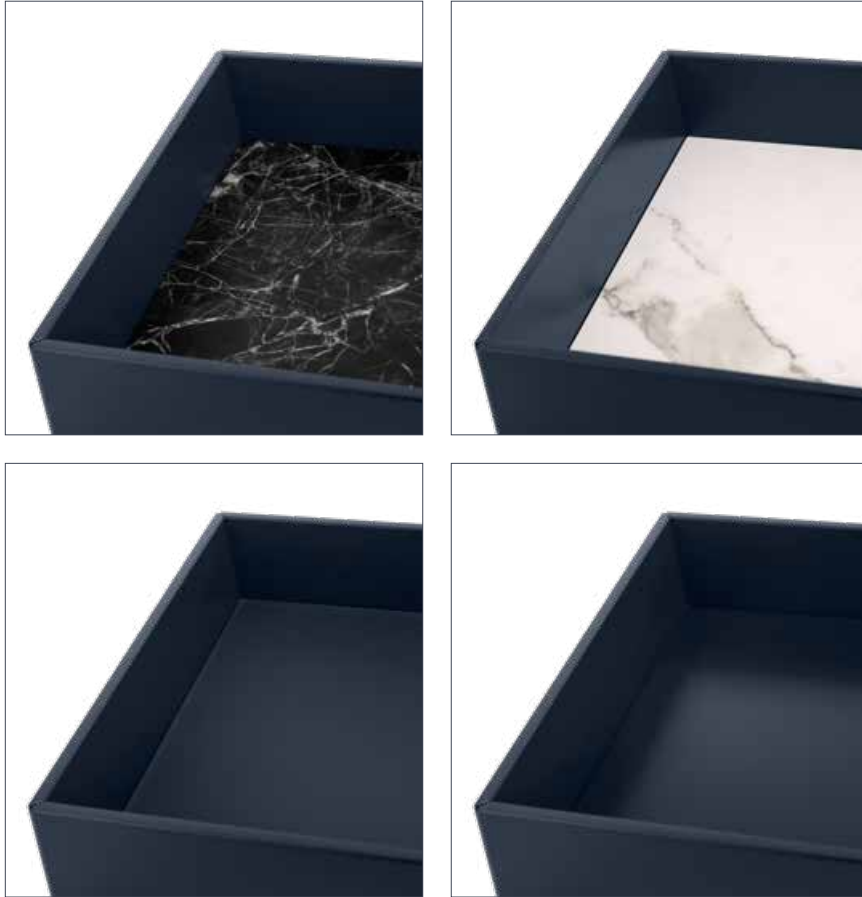

schönbuch.

HESPERIDE

HESPERIDE DYO

by Carsten Gollnick

Modernist and elegant – two words that describe the HESPERIDE DYO range to a T. The series includes a wide variety of side and low boards in different heights and widths that incorporate a characteristic feature of the range: a special body design topped with an inset storage tray for perfect aesthetics and function. The tapered – bevelled – edges of these items add a touch of elegance to their vertical and horizontal lines. Also in the HESPERIDE DYO range are console tables, which come in various widths and finishes, and with or without the sliding cover and storage tray. HESPERIDE DYO furniture comes in a wide range of matt and high-gloss paints, and with a choice of interior fittings to customise them to specification. The side and low boards come with shelves and drawers for living rooms and home offices, as well as perforated metal racks for storing shoes in entrance areas and dressing rooms. The tops can be ordered with a leather, glass or marble-look ceramic insert. The cabinets can rest either on a base painted in the main cabinet colour, or on a finely powder-coated metal underframe in black. Either solution offers perfect stability and rounds off the cabinets' purist looks. The HESPERIDE DYO range also includes benches, coat racks, coat hooks, mirrors and accessories, all made of solid wood.

Inset storage tray with tapered edges

**Leg base H 15 cm
steel profile, powder-coated black, fine structure**

Internal fittings

**Perforated sheet metal shoe shelves
powder-coated granite,
angled shelf for D 30 cm**

**Perforated sheet metal shoe shelves
powder-coated granite,
horizontal shelf for D 40 cm**

Shelf lacquered in body colour

Storage tray

Top left: Ceramic inlay in marble look black stone
Top right: Ceramic inlay in marble look white stone
Down left: Glass inlay lacquered on reverse side
Down right: Storage surface lacquered