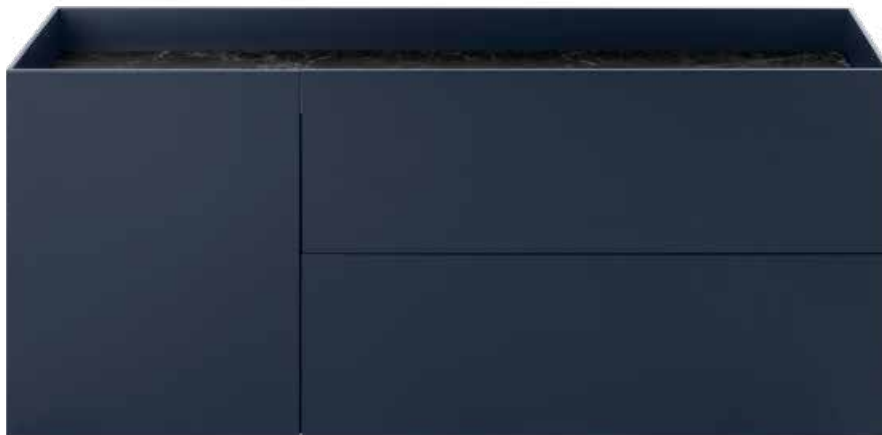

Inset storage tray with tapered edges

**Leg base H 15 cm
steel profile, powder-coated black, fine structure**

Internal fittings

**Perforated sheet metal shoe shelves
powder-coated granite,
angled shelf for D 30 cm**

**Perforated sheet metal shoe shelves
powder-coated granite,
horizontal shelf for D 40 cm**

Shelf lacquered in body colour

Storage tray

Top left: Ceramic inlay in marble look black stone
Top right: Ceramic inlay in marble look white stone
Down left: Glass inlay lacquered on reverse side
Down right: Storage surface lacquered

Lowboard wall-mounted with 1 door and 2 drawers
Ceramic inlay in marble look black stone

Combination examples

Sideboard, mirror and hook rail
W/H/D 180 x 170 x 30 cm

Mirror, bench and coat rack with hooks
W/H/D 160 x 180 x 40 cm