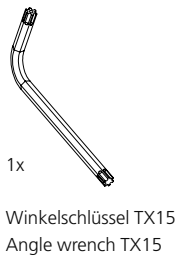

schönbuch.

BEAUTY
MONTAGEANLEITUNG / ASSEMBLY INSTRUCTIONS

BEAUTY - WANDMONTAGE / WALL MOUNTING

①

1 x

Inbus SW 4
Allen key, SW 4

②

HINWEIS - Magnetisches Kugelgelenk
ATTENTION - Magnetic ball joint