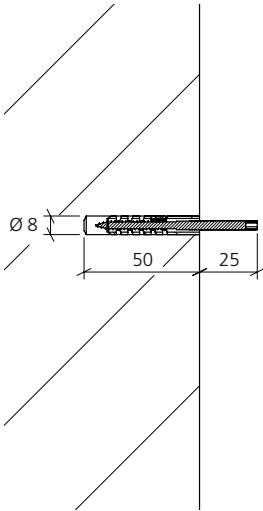

schönbuch.

BEAUTY
MONTAGEANLEITUNG / ASSEMBLY INSTRUCTIONS

BEAUTY - WANDMONTAGE / WALL MOUNTING

①

1 x

Inbus SW 4
Allen key, SW 4

②

HINWEIS - Magnetisches Kugelgelenk
ATTENTION - Magnetic ball joint