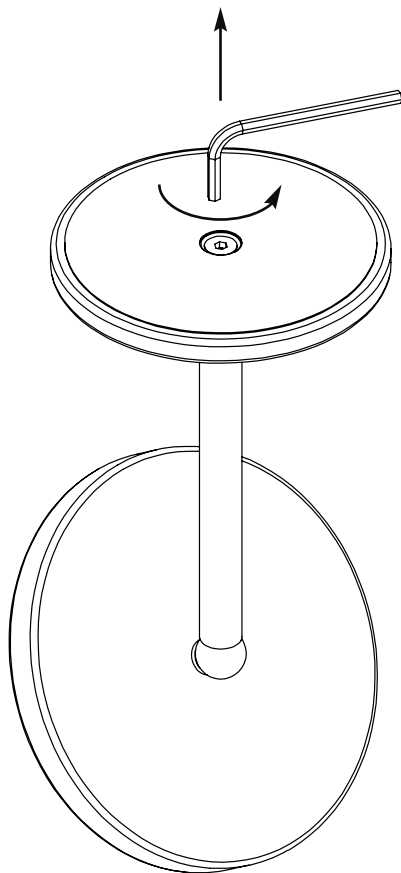

schönbuch.

BEAUTY
MONTAGEANLEITUNG / ASSEMBLY INSTRUCTIONS

BEAUTY - WANDMONTAGE / WALL MOUNTING

①

1 x

Inbus SW 4
Allen key, SW 4

②

HINWEIS - Magnetisches Kugelgelenk
ATTENTION - Magnetic ball joint