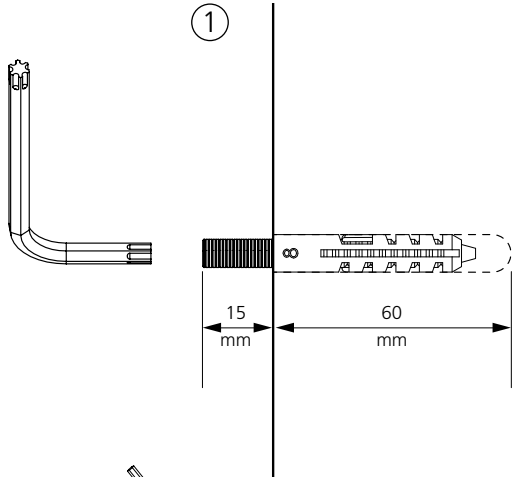

CONE

1x
8x40 mm

1x
6x70 mm

1x
Winkelschlüssel TX15
Angle wrench TX15