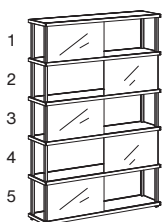

Regal M wandstehend
Regalböden und -stangen Eiche offenporig
lackiert,
verschiebbare Glasscheiben auf einer Seite

Shelf M wall-standing
shelves and uprights oak open-pore lacquer
finish,
sliding glass panels on one side

Farbkombination AIR

Colour combination AIR

120 x 183,5 x 36,0

black / granite   black / granite

1876.

Glasfarben
1: ocean grey
2: aquamarine
3: cool white
4: smoke grey
5: sapphire

Glass colours
1: ocean grey
2: aquamarine
3: cool white
4: smoke grey
5: sapphire

Farbkombination FIRE

Colour combination FIRE

120 x 183,5 x 36,0

wine red / watermelon   wine red / watermelon

1877.

Glasfarben
1: ruby red
2: evening shadow
3: coral rose
4: tangerine
5: deep red

Glass colours
1: ruby red
2: evening shadow
3: coral rose
4: tangerine
5: deep red