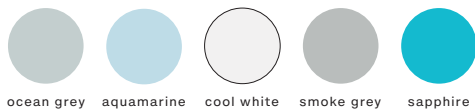

Glass colours
1: aquamarine, sapphire
2: smoke grey, aquamarine

120 x 76,5 x 36,0

Farbkombination FIRE

wine red *wine red*

Colour combination FIRE

1871.

Glasfarben
1: evening shadow, evening shadow
2: coral rose, deep red

shelves and uprights oak open-pore lacquer finish,
sliding glass panels on one side

120 x 76,5 x 36,0

Farbkombination AIR

black *black*

Colour combination AIR

1872.

Glasfarben
1: aquamarine
2: smoke grey

Glass colours
1: aquamarine
2: smoke grey

120 x 76,5 x 36,0

Farbkombination FIRE

wine red *wine red*

Colour combination FIRE

1873.

Glasfarben
1: evening shadow
2: coral rose

Glass colours
1: evening shadow
2: coral rose

AIR

ocean grey aquamarine cool white smoke grey sapphire

FIRE

ruby red evening shadow coral rose tangerine deep red

CORES
LEANDRA EIBL

B x H x T IN CM
W x H x D IN CM

BESCHREIBUNG
DESCRIPTION

BESTELL-NR.
ORDER-NO.