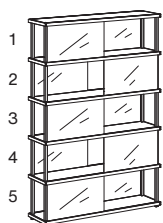

shelves and uprights oak open-pore lacquer finish,
sliding glass panels on one side

120 x 76,5 x 36,0

Farbkombination AIR

black *black*

Colour combination AIR

1872.

Glasfarben
1: aquamarine
2: smoke grey

Glass colours
1: aquamarine
2: smoke grey

120 x 76,5 x 36,0

Farbkombination FIRE

wine red *wine red*

Colour combination FIRE

1873.

Glasfarben
1: evening shadow
2: coral rose

Glass colours
1: evening shadow
2: coral rose

AIR

ocean grey aquamarine cool white smoke grey sapphire

FIRE

ruby red evening shadow coral rose tangerine deep red

CORES
LEANDRA EIBL

B x H x T IN CM
W x H x D IN CM

BESCHREIBUNG
DESCRIPTION

BESTELL-NR.
ORDER-NO.

Regal M freistehend
Regalböden und -stangen Eiche offenporig
lackiert,
verschiebbare Glasscheiben auf beiden Seiten

Shelf M free-standing
shelves and uprights oak open-pore lacquer
finish,
sliding glass panels on both sides