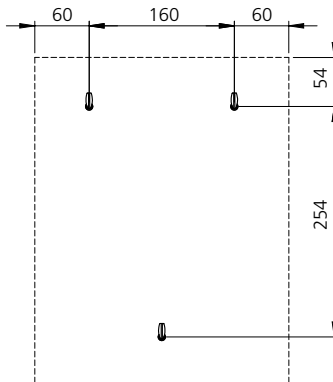

schönbuch.

COVERSHOW
MONTAGEANLEITUNG / ASSEMBLY INSTRUCTIONS

COVER SHOW, EINZELELEMENT / SINGLE ELEMENT

3x

8x40 mm

3x

COVER SHOW, 3 TEILIG / 3 PARTS

2x