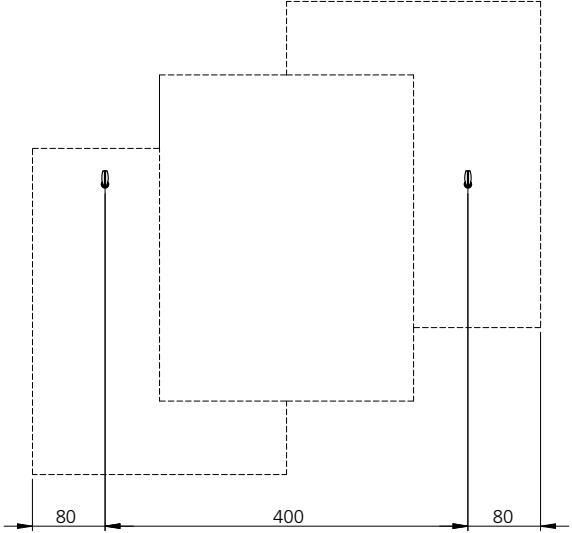

schönbuch.

COVERSHOW
MONTAGEANLEITUNG / ASSEMBLY INSTRUCTIONS

COVER SHOW, EINZELELEMENT / SINGLE ELEMENT

3x

8x40 mm

3x

COVER SHOW, 3 TEILIG / 3 PARTS

2x