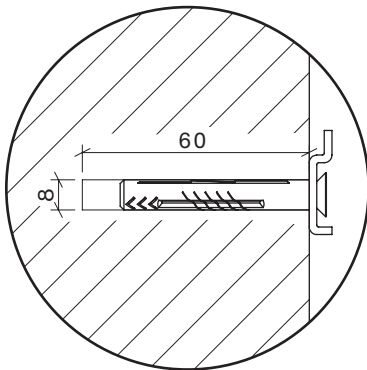

Sideboard  
Breite / width 2000

Lowboard  
Breite / width 2000

4 x 5x70

4 x 8x50

HESPERIDE DYO - SPIEGELMONTAGE  
 HESPERIDE DYO - MIRROR MOUNTING

Bohrmaße in mm -  
 Rückansicht des Spiegels  
*Drilling dimensions in mm -  
 rear view of the mirror*

HESPERIDE DYO - SPIEGELMONTAGE  
HESPERIDE DYO - MIRROR MOUNTING

1000 x 1000

HESPERIDE DYO - SPIEGELMONTAGE  
 HESPERIDE DYO - MIRROR MOUNTING

Bohrmaße in mm -  
 Rückansicht des Spiegels  
*Drilling dimensions in mm -  
 rear view of the mirror*

HESPERIDE DYO - SPIEGELMONTAGE  
HESPERIDE DYO - MIRROR MOUNTING

HESPERIDE DYO - SPIEGELMONTAGE  
 HESPERIDE DYO - MIRROR MOUNTING

1200 x 500

Bohrmaße in mm -  
 Rückansicht des Spiegels  
*Drilling dimensions in mm -  
 rear view of the mirror*