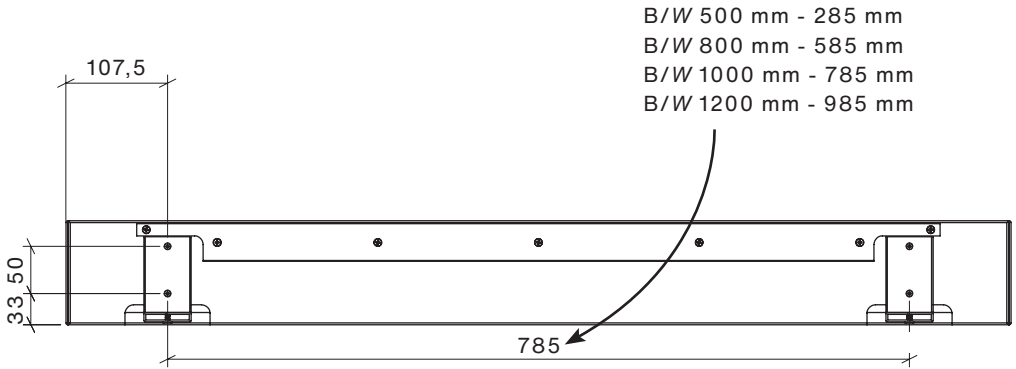

# HESPERIDE DYO

by  
Carsten Gollnick

Montageanleitung  
*Assembly instructions*

**schönbuch.**

HESPERIDE DYO - KONSOLE H 30 MONTAGE  
 HESPERIDE DYO - CONSOLE H 30 ASSEMBLY

B/W 500 mm - 119 mm  
 B/W 800 mm - 419 mm  
 B/W 1000 mm - 619 mm  
 B/W 1200 mm - 819 mm

Bohrmaße in mm - Rückansicht der Konsole H 30 B 100 cm  
 Drilling dimensions in mm - rear view of console H 30 W 100 cm

4 x 5x50

4 x 8x50

2 x

2 x

HESPERIDE DYO - KONSOLE H 30 MONTAGE  
HESPERIDE DYO - CONSOLE H 30 ASSEMBLY

HESPERIDE DYO - KONSOLE H 10 MONTAGE  
 HESPERIDE DYO - CONSOLE H 10 ASSEMBLY

Bohrmaße in mm - Rückansicht der Konsole H 10 B 100 cm  
 Drilling dimensions in mm - rear view of console H 10 W 100 cm

4 x 5x50