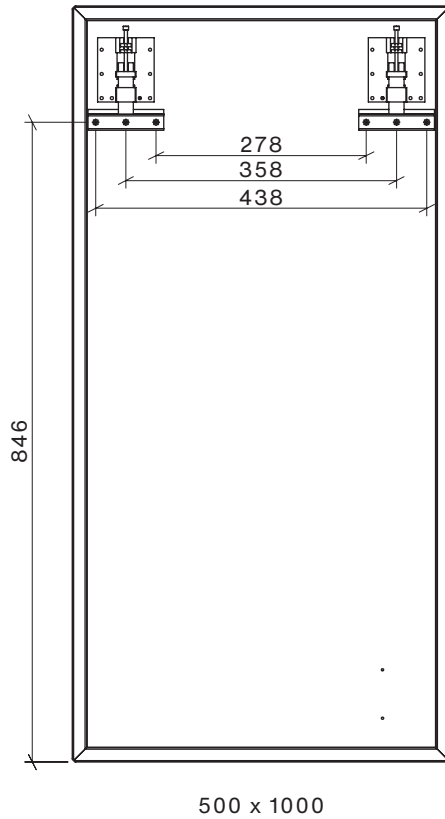

Sideboard  
Breite / width 2000

Lowboard  
Breite / width 2000

4 x 5x70

4 x 8x50

HESPERIDE DYO - SPIEGELMONTAGE  
 HESPERIDE DYO - MIRROR MOUNTING

Bohrmaße in mm -  
 Rückansicht des Spiegels  
*Drilling dimensions in mm -  
 rear view of the mirror*

HESPERIDE DYO - SPIEGELMONTAGE  
HESPERIDE DYO - MIRROR MOUNTING

1000 x 1000

HESPERIDE DYO - SPIEGELMONTAGE  
 HESPERIDE DYO - MIRROR MOUNTING

Bohrmaße in mm -  
 Rückansicht des Spiegels  
*Drilling dimensions in mm -  
 rear view of the mirror*

HESPERIDE DYO - SPIEGELMONTAGE  
HESPERIDE DYO - MIRROR MOUNTING

HESPERIDE DYO - SPIEGELMONTAGE  
 HESPERIDE DYO - MIRROR MOUNTING

1200 x 500

Bohrmaße in mm -  
 Rückansicht des Spiegels  
*Drilling dimensions in mm -  
 rear view of the mirror*