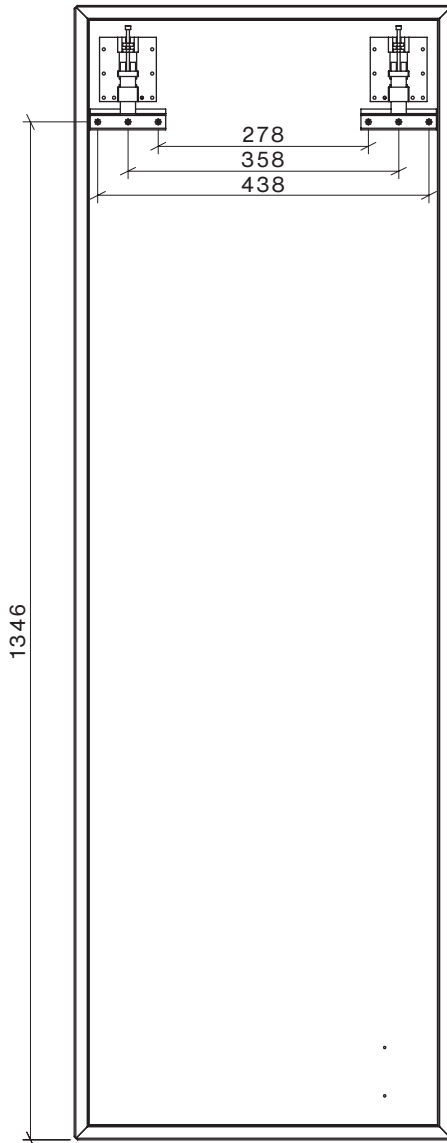

Sideboard  
Breite / width 2000

Lowboard  
Breite / width 2000

4 x 5x70

4 x 8x50

HESPERIDE DYO - SPIEGELMONTAGE  
 HESPERIDE DYO - MIRROR MOUNTING

Bohrmaße in mm -  
 Rückansicht des Spiegels  
*Drilling dimensions in mm -  
 rear view of the mirror*

6 x 5x50

6 x 8x50

2 x  
 Spiegelaufhänger  
*Mirror hangers*

2 x  
 Aufhängeschiene  
*Hanging rail*

HESPERIDE DYO - SPIEGELMONTAGE  
HESPERIDE DYO - MIRROR MOUNTING

500 x 1200

HESPERIDE DYO - SPIEGELMONTAGE  
 HESPERIDE DYO - MIRROR MOUNTING

Bohrmaße in mm -  
 Rückansicht des Spiegels  
*Drilling dimensions in mm -  
 rear view of the mirror*

HESPERIDE DYO - SPIEGELMONTAGE  
HESPERIDE DYO - MIRROR MOUNTING

500 x 1500

HESPERIDE DYO - SPIEGELMONTAGE  
 HESPERIDE DYO - MIRROR MOUNTING

Bohrmaße in mm -  
 Rückansicht des Spiegels  
 Drilling dimensions in mm -  
 rear view of the mirror

6 x 5x50

6 x 8x50

2 x  
 Spiegelaufhänger  
 Mirror hangers

2 x  
 Aufhängeschiene  
 Hanging rail

HESPERIDE DYO - SPIEGELMONTAGE  
HESPERIDE DYO - MIRROR MOUNTING