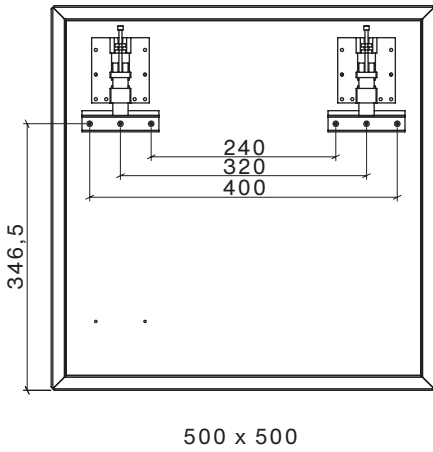

Sideboard  
Breite / width 2000

Lowboard  
Breite / width 2000

4 x 5x70

4 x 8x50

HESPERIDE DYO - SPIEGELMONTAGE  
 HESPERIDE DYO - MIRROR MOUNTING

Bohrmaße in mm -  
 Rückansicht des Spiegels  
*Drilling dimensions in mm -  
 rear view of the mirror*

HESPERIDE DYO - SPIEGELMONTAGE  
HESPERIDE DYO - MIRROR MOUNTING

1000 x 1000

HESPERIDE DYO - SPIEGELMONTAGE  
 HESPERIDE DYO - MIRROR MOUNTING

Bohrmaße in mm -  
 Rückansicht des Spiegels  
*Drilling dimensions in mm -  
 rear view of the mirror*