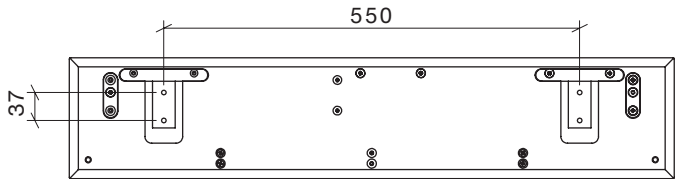

2 x  
 Aufhängeschiene  
 Hanging rail

HESPERIDE DYO - SPIEGELMONTAGE  
HESPERIDE DYO - MIRROR MOUNTING

400 x 1600

HESPERIDE DYO - SPIEGELMONTAGE  
 HESPERIDE DYO - MIRROR MOUNTING

1600 x 800

Bohrmaße in mm -  
 Rückansicht des Spiegels  
*Drilling dimensions in mm -  
 rear view of the mirror*

6 x 5x50

6 x 8x50

2 x  
 Spiegelaufhänger  
*Mirror hangers*

2 x  
 Aufhängeschiene  
*Hanging rail*

HESPERIDE DYO - SPIEGELMONTAGE  
HESPERIDE DYO - MIRROR MOUNTING

800 x 1600

HESPERIDE DY0 - GARDEROBE  
 HESPERIDE DY0 - COAT RACK

Bohrmaße in mm -  
 Rückansicht der Garderoben  
 Drilling dimensions in mm -  
 rear view of coat racks

HESPERIDE DYO - GARDEROBE  
HESPERIDE DYO - COAT RACK

500

800

1000

1200

HESPERIDE DYO - HAKENLEISTE  
HESPERIDE DYO - HOOK RAIL