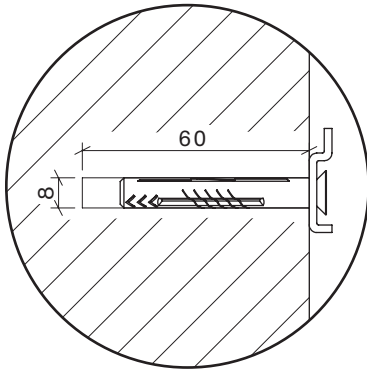

6 x 5x50

6 x 8x50

2 x  
 Spiegelaufhänger  
*Mirror hangers*

2 x  
 Aufhängeschiene  
*Hanging rail*

HESPERIDE DYO - SPIEGELMONTAGE  
HESPERIDE DYO - MIRROR MOUNTING

500 x 1200

HESPERIDE DYO - SPIEGELMONTAGE  
 HESPERIDE DYO - MIRROR MOUNTING

Bohrmaße in mm -  
 Rückansicht des Spiegels  
*Drilling dimensions in mm -  
 rear view of the mirror*

HESPERIDE DYO - SPIEGELMONTAGE  
HESPERIDE DYO - MIRROR MOUNTING

500 x 1500

HESPERIDE DYO - SPIEGELMONTAGE  
 HESPERIDE DYO - MIRROR MOUNTING

Bohrmaße in mm -  
 Rückansicht des Spiegels  
 Drilling dimensions in mm -  
 rear view of the mirror

6 x 5x50

6 x 8x50

2 x  
 Spiegelaufhänger  
 Mirror hangers

2 x  
 Aufhängeschiene  
 Hanging rail

HESPERIDE DYO - SPIEGELMONTAGE  
HESPERIDE DYO - MIRROR MOUNTING

500 x 1600

HESPERIDE DYO - SPIEGELMONTAGE  
 HESPERIDE DYO - MIRROR MOUNTING

Bohrmaße in mm -  
 Rückansicht des Spiegels  
 Drilling dimensions in mm -  
 rear view of the mirror

6 x 5x50

6 x 8x50

2 x  
 Spiegelaufhänger  
 Mirror hangers