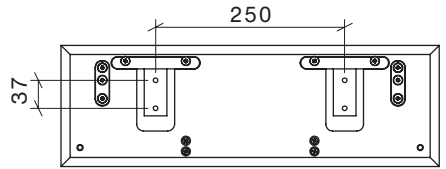

2 x  
 Aufhängeschiene  
 Hanging rail

HESPERIDE DYO - SPIEGELMONTAGE  
HESPERIDE DYO - MIRROR MOUNTING

400 x 1600

HESPERIDE DYO - SPIEGELMONTAGE  
 HESPERIDE DYO - MIRROR MOUNTING

1600 x 800

Bohrmaße in mm -  
 Rückansicht des Spiegels  
*Drilling dimensions in mm -  
 rear view of the mirror*

6 x 5x50

6 x 8x50

2 x  
 Spiegelaufhänger  
*Mirror hangers*

2 x  
 Aufhängeschiene  
*Hanging rail*

HESPERIDE DYO - SPIEGELMONTAGE  
HESPERIDE DYO - MIRROR MOUNTING

800 x 1600

HESPERIDE DY0 - GARDEROBE  
 HESPERIDE DY0 - COAT RACK

Bohrmaße in mm -  
 Rückansicht der Garderoben  
 Drilling dimensions in mm -  
 rear view of coat racks

HESPERIDE DYO - GARDEROBE  
HESPERIDE DYO - COAT RACK

500

800

1000

1200

HESPERIDE DYO - HAKENLEISTE  
HESPERIDE DYO - HOOK RAIL