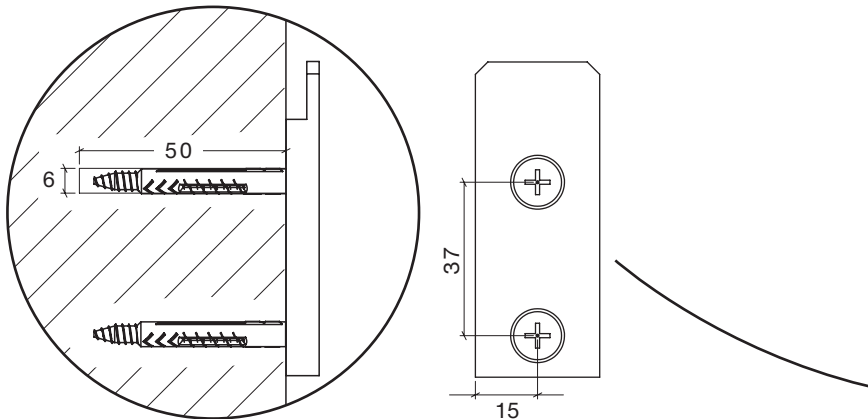

# HESPERIDE DYO

by  
Carsten Gollnick

Montageanleitung  
*Assembly instructions*

**schönbuch.**

HESPERIDE DYO - KONSOLE H 30 MONTAGE  
 HESPERIDE DYO - CONSOLE H 30 ASSEMBLY

B/W 500 mm - 119 mm  
 B/W 800 mm - 419 mm  
 B/W 1000 mm - 619 mm  
 B/W 1200 mm - 819 mm

Bohrmaße in mm - Rückansicht der Konsole H 30 B 100 cm  
 Drilling dimensions in mm - rear view of console H 30 W 100 cm

4 x 5x50

4 x 8x50

2 x

2 x

HESPERIDE DYO - KONSOLE H 30 MONTAGE  
HESPERIDE DYO - CONSOLE H 30 ASSEMBLY

HESPERIDE DYO - KONSOLE H 10 MONTAGE  
 HESPERIDE DYO - CONSOLE H 10 ASSEMBLY

Bohrmaße in mm - Rückansicht der Konsole H 10 B 100 cm  
 Drilling dimensions in mm - rear view of console H 10 W 100 cm

4 x 5x50