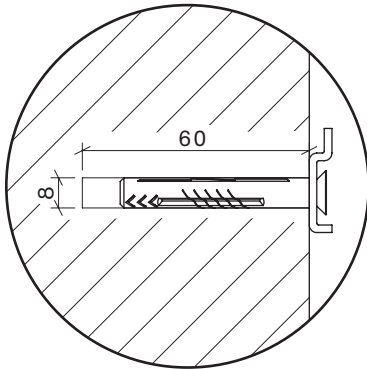

Bohrmaße in mm -  
 Rückansicht des Spiegels  
 Drilling dimensions in mm -  
 rear view of the mirror

6 x 5x50

6 x 8x50

2 x  
 Spiegelaufhänger  
 Mirror hangers

2 x  
 Aufhängeschiene  
 Hanging rail

HESPERIDE DYO - SPIEGELMONTAGE  
HESPERIDE DYO - MIRROR MOUNTING

500 x 1600

HESPERIDE DYO - SPIEGELMONTAGE  
 HESPERIDE DYO - MIRROR MOUNTING

Bohrmaße in mm -  
 Rückansicht des Spiegels  
 Drilling dimensions in mm -  
 rear view of the mirror

6 x 5x50

6 x 8x50

2 x  
 Spiegelaufhänger  
 Mirror hangers

2 x  
 Aufhängeschiene  
 Hanging rail

HESPERIDE DYO - SPIEGELMONTAGE  
HESPERIDE DYO - MIRROR MOUNTING

400 x 1600

HESPERIDE DYO - SPIEGELMONTAGE  
 HESPERIDE DYO - MIRROR MOUNTING

1600 x 800

Bohrmaße in mm -  
 Rückansicht des Spiegels  
*Drilling dimensions in mm -  
 rear view of the mirror*