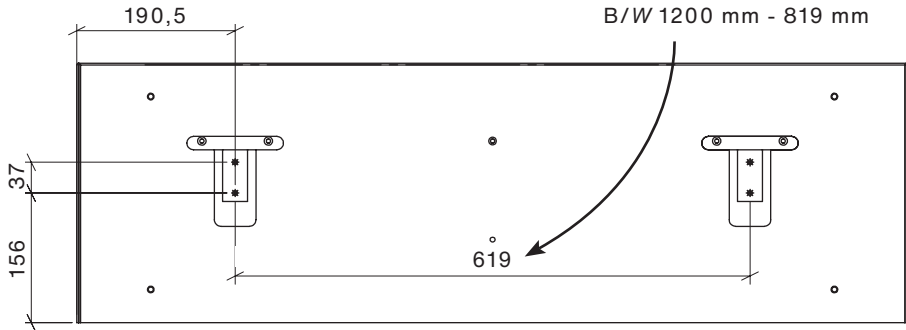

# HESPERIDE DYO

by  
Carsten Gollnick

Montageanleitung  
*Assembly instructions*

**schönbuch.**

HESPERIDE DYO - KONSOLE H 30 MONTAGE  
 HESPERIDE DYO - CONSOLE H 30 ASSEMBLY

B/W 500 mm - 119 mm  
 B/W 800 mm - 419 mm  
 B/W 1000 mm - 619 mm  
 B/W 1200 mm - 819 mm

Bohrmaße in mm - Rückansicht der Konsole H 30 B 100 cm  
 Drilling dimensions in mm - rear view of console H 30 W 100 cm

4 x 5x50

4 x 8x50

2 x

2 x

HESPERIDE DYO - KONSOLE H 30 MONTAGE  
HESPERIDE DYO - CONSOLE H 30 ASSEMBLY

HESPERIDE DYO - KONSOLE H 10 MONTAGE  
 HESPERIDE DYO - CONSOLE H 10 ASSEMBLY

Bohrmaße in mm - Rückansicht der Konsole H 10 B 100 cm  
 Drilling dimensions in mm - rear view of console H 10 W 100 cm

4 x 5x50