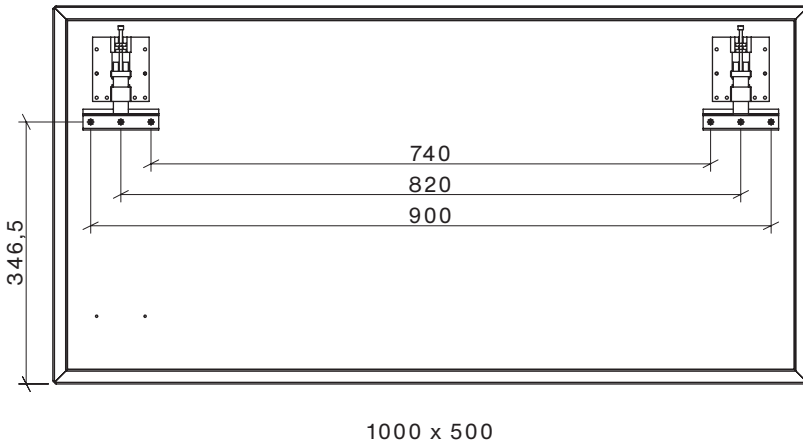

HESPERIDE DYO - SPIEGELMONTAGE
HESPERIDE DYO - MIRROR MOUNTING