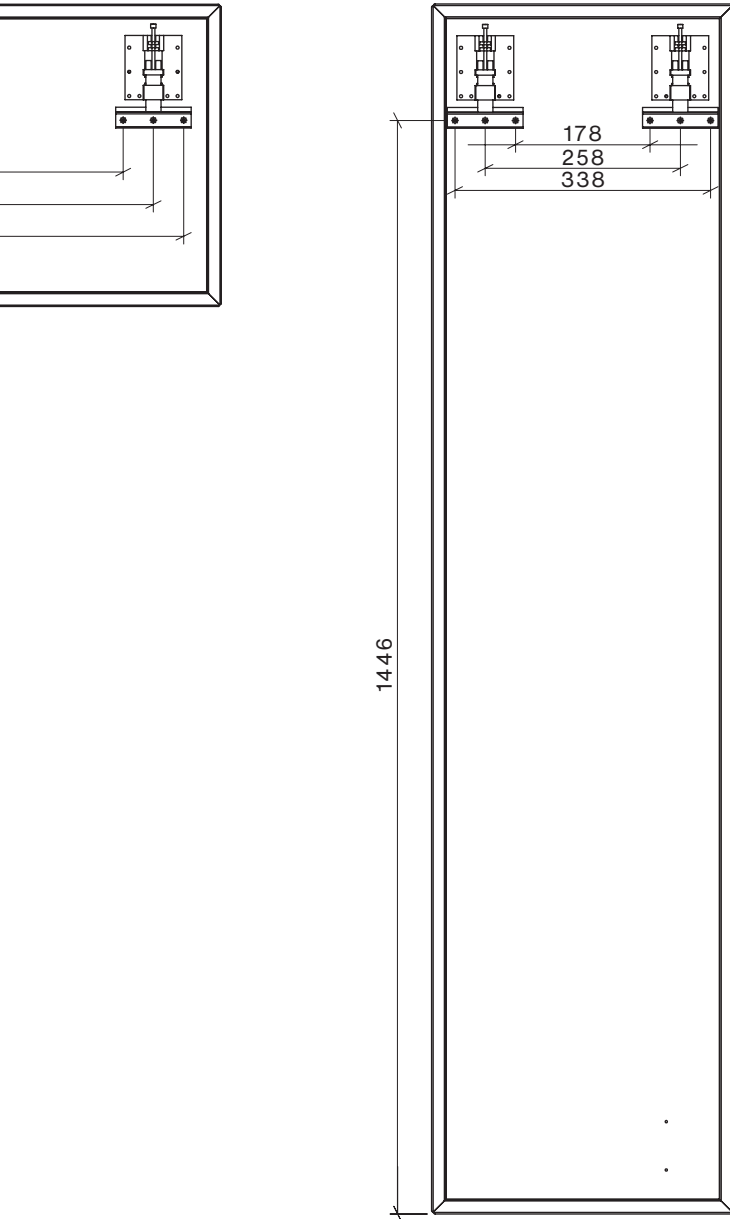

HESPERIDE DYO - SPIEGELMONTAGE
HESPERIDE DYO - MIRROR MOUNTING

400 x 1600