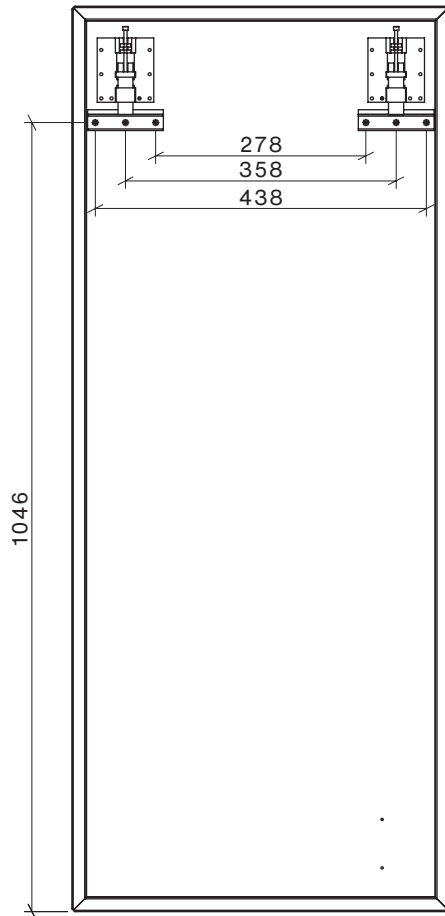

Sideboard  
Breite / width 2000

Lowboard  
Breite / width 2000

4 x 5x70

4 x 8x50

HESPERIDE DYO - SPIEGELMONTAGE  
 HESPERIDE DYO - MIRROR MOUNTING

Bohrmaße in mm -  
 Rückansicht des Spiegels  
*Drilling dimensions in mm -  
 rear view of the mirror*

6 x 5x50

6 x 8x50

2 x  
 Spiegelaufhänger  
*Mirror hangers*

2 x  
 Aufhängeschiene  
*Hanging rail*

HESPERIDE DYO - SPIEGELMONTAGE  
HESPERIDE DYO - MIRROR MOUNTING

500 x 1200

HESPERIDE DYO - SPIEGELMONTAGE  
 HESPERIDE DYO - MIRROR MOUNTING

Bohrmaße in mm -  
 Rückansicht des Spiegels  
*Drilling dimensions in mm -  
 rear view of the mirror*

HESPERIDE DYO - SPIEGELMONTAGE  
HESPERIDE DYO - MIRROR MOUNTING

500 x 1500

HESPERIDE DYO - SPIEGELMONTAGE  
 HESPERIDE DYO - MIRROR MOUNTING

Bohrmaße in mm -  
 Rückansicht des Spiegels  
 Drilling dimensions in mm -  
 rear view of the mirror

6 x 5x50

6 x 8x50

2 x  
 Spiegelaufhänger  
 Mirror hangers

2 x  
 Aufhängeschiene  
 Hanging rail

HESPERIDE DYO - SPIEGELMONTAGE  
HESPERIDE DYO - MIRROR MOUNTING