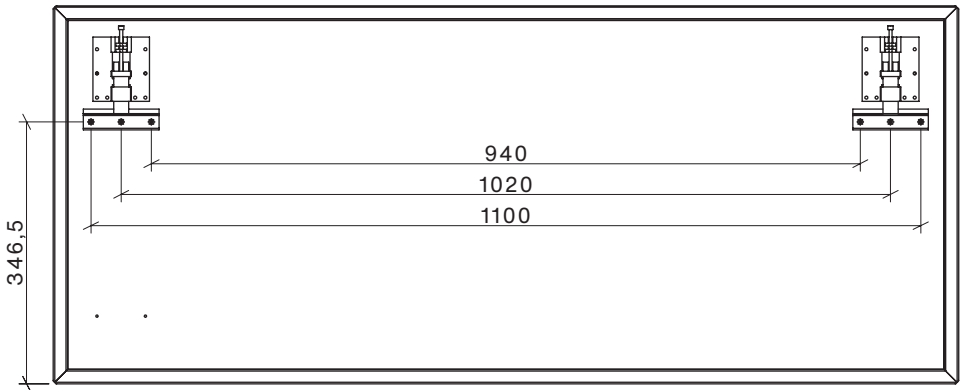

HESPERIDE DYO - SPIEGELMONTAGE
HESPERIDE DYO - MIRROR MOUNTING

1200 x 500