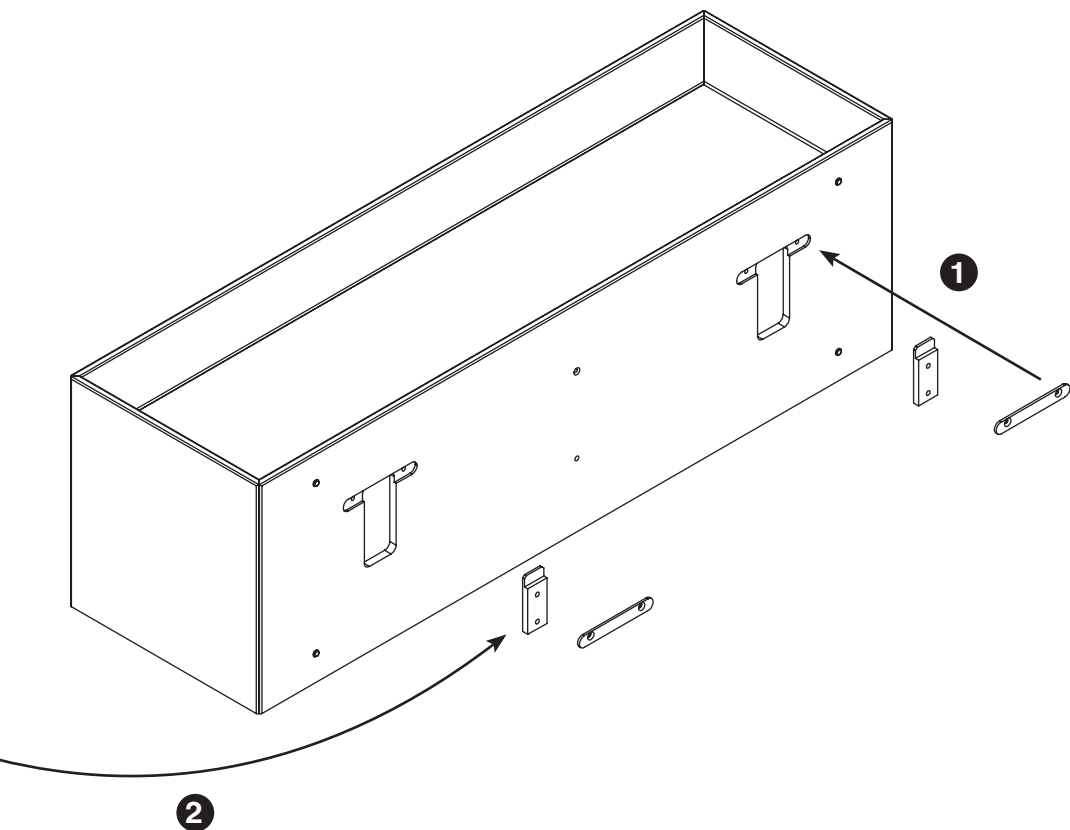

# HESPERIDE DYO

by  
Carsten Gollnick

Montageanleitung  
*Assembly instructions*

**schönbuch.**

HESPERIDE DYO - KONSOLE H 30 MONTAGE  
 HESPERIDE DYO - CONSOLE H 30 ASSEMBLY

B/W 500 mm - 119 mm  
 B/W 800 mm - 419 mm  
 B/W 1000 mm - 619 mm  
 B/W 1200 mm - 819 mm

Bohrmaße in mm - Rückansicht der Konsole H 30 B 100 cm  
 Drilling dimensions in mm - rear view of console H 30 W 100 cm

4 x 5x50

4 x 8x50

2 x

2 x

HESPERIDE DYO - KONSOLE H 30 MONTAGE  
HESPERIDE DYO - CONSOLE H 30 ASSEMBLY

HESPERIDE DYO - KONSOLE H 10 MONTAGE  
 HESPERIDE DYO - CONSOLE H 10 ASSEMBLY

Bohrmaße in mm - Rückansicht der Konsole H 10 B 100 cm  
 Drilling dimensions in mm - rear view of console H 10 W 100 cm

4 x 5x50