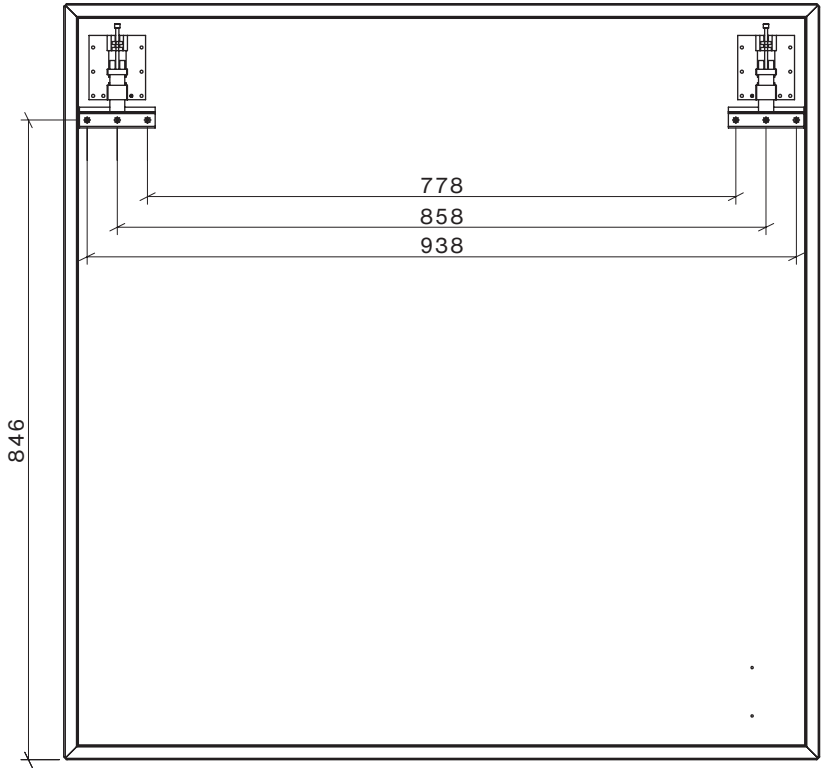

HESPERIDE DYO - SPIEGELMONTAGE
HESPERIDE DYO - MIRROR MOUNTING

1000 x 1000