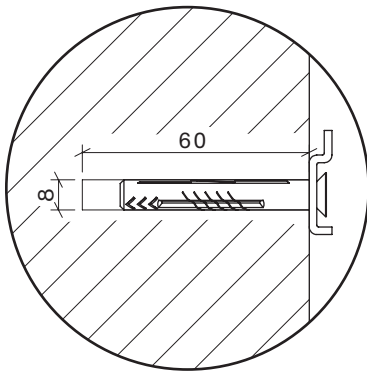

Bohrmaße in mm -  
 Rückansicht des Spiegels  
*Drilling dimensions in mm -  
 rear view of the mirror*

HESPERIDE DYO - SPIEGELMONTAGE  
HESPERIDE DYO - MIRROR MOUNTING

500 x 1500

HESPERIDE DYO - SPIEGELMONTAGE  
 HESPERIDE DYO - MIRROR MOUNTING

Bohrmaße in mm -  
 Rückansicht des Spiegels  
 Drilling dimensions in mm -  
 rear view of the mirror

6 x 5x50

6 x 8x50

2 x  
 Spiegelaufhänger  
 Mirror hangers

2 x  
 Aufhängeschiene  
 Hanging rail

HESPERIDE DYO - SPIEGELMONTAGE  
HESPERIDE DYO - MIRROR MOUNTING

500 x 1600

HESPERIDE DYO - SPIEGELMONTAGE  
 HESPERIDE DYO - MIRROR MOUNTING

Bohrmaße in mm -  
 Rückansicht des Spiegels  
 Drilling dimensions in mm -  
 rear view of the mirror

6 x 5x50

6 x 8x50

2 x  
 Spiegelaufhänger  
 Mirror hangers