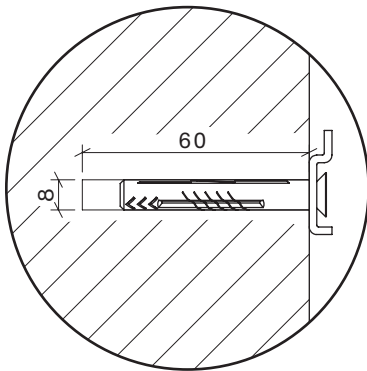

HESPERIDE DYO - SPIEGELMONTAGE  
HESPERIDE DYO - MIRROR MOUNTING

HESPERIDE DYO - SPIEGELMONTAGE  
 HESPERIDE DYO - MIRROR MOUNTING

1200 x 500

Bohrmaße in mm -  
 Rückansicht des Spiegels  
*Drilling dimensions in mm -  
 rear view of the mirror*

6 x 5x50

6 x 8x50

2 x  
 Spiegelaufhänger  
*Mirror hangers*

2 x  
 Aufhängeschiene  
*Hanging rail*

HESPERIDE DYO - SPIEGELMONTAGE  
HESPERIDE DYO - MIRROR MOUNTING

500 x 1200

HESPERIDE DYO - SPIEGELMONTAGE  
 HESPERIDE DYO - MIRROR MOUNTING

Bohrmaße in mm -  
 Rückansicht des Spiegels  
*Drilling dimensions in mm -  
 rear view of the mirror*

HESPERIDE DYO - SPIEGELMONTAGE  
HESPERIDE DYO - MIRROR MOUNTING

500 x 1500

HESPERIDE DYO - SPIEGELMONTAGE  
 HESPERIDE DYO - MIRROR MOUNTING

Bohrmaße in mm -  
 Rückansicht des Spiegels  
 Drilling dimensions in mm -  
 rear view of the mirror

6 x 5x50

6 x 8x50

2 x  
 Spiegelaufhänger  
 Mirror hangers

2 x  
 Aufhängeschiene  
 Hanging rail

HESPERIDE DYO - SPIEGELMONTAGE  
HESPERIDE DYO - MIRROR MOUNTING