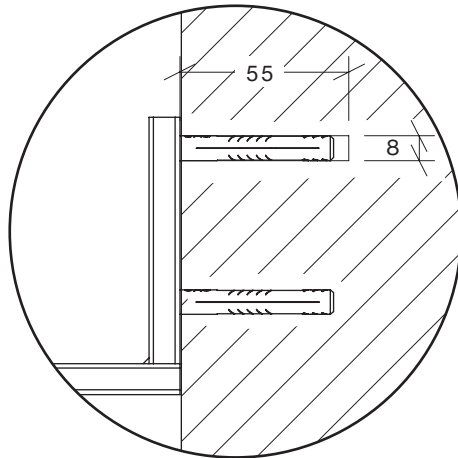

# HESPERIDE DYO

by  
Carsten Gollnick

Montageanleitung  
*Assembly instructions*

**schönbuch.**

HESPERIDE DYO - KONSOLE H 30 MONTAGE  
 HESPERIDE DYO - CONSOLE H 30 ASSEMBLY

B/W 500 mm - 119 mm  
 B/W 800 mm - 419 mm  
 B/W 1000 mm - 619 mm  
 B/W 1200 mm - 819 mm

Bohrmaße in mm - Rückansicht der Konsole H 30 B 100 cm  
 Drilling dimensions in mm - rear view of console H 30 W 100 cm

4 x 5x50

4 x 8x50

2 x

2 x

HESPERIDE DYO - KONSOLE H 30 MONTAGE  
HESPERIDE DYO - CONSOLE H 30 ASSEMBLY

HESPERIDE DYO - KONSOLE H 10 MONTAGE  
 HESPERIDE DYO - CONSOLE H 10 ASSEMBLY

Bohrmaße in mm - Rückansicht der Konsole H 10 B 100 cm  
 Drilling dimensions in mm - rear view of console H 10 W 100 cm

4 x 5x50

500 x 1600

HESPERIDE DYO - SPIEGELMONTAGE  
 HESPERIDE DYO - MIRROR MOUNTING

Bohrmaße in mm -  
 Rückansicht des Spiegels  
 Drilling dimensions in mm -  
 rear view of the mirror

6 x 5x50

6 x 8x50

2 x  
 Spiegelaufhänger  
 Mirror hangers