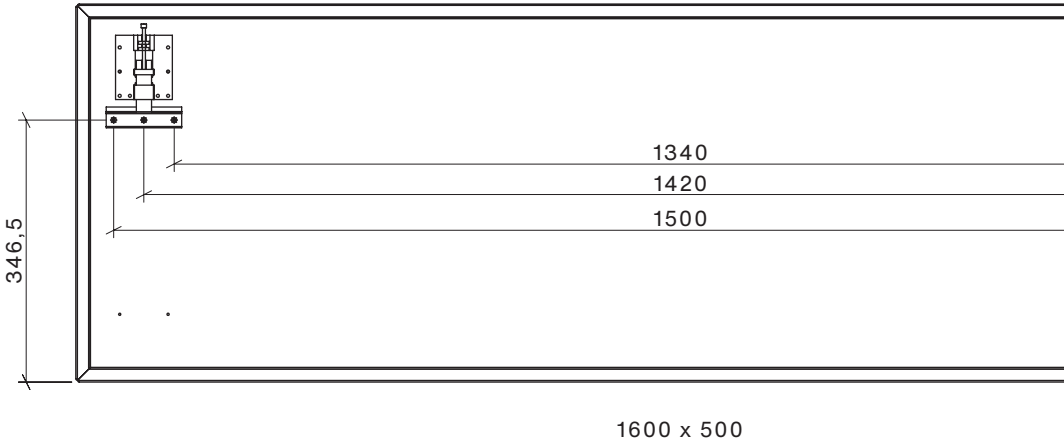

Bohrmaße in mm -  
 Rückansicht des Spiegels  
*Drilling dimensions in mm -  
 rear view of the mirror*

HESPERIDE DYO - SPIEGELMONTAGE  
HESPERIDE DYO - MIRROR MOUNTING

500 x 1500

HESPERIDE DYO - SPIEGELMONTAGE  
 HESPERIDE DYO - MIRROR MOUNTING