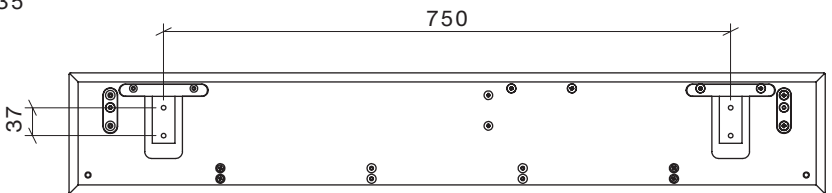

2 x  
 Aufhängeschiene  
 Hanging rail

HESPERIDE DYO - SPIEGELMONTAGE  
HESPERIDE DYO - MIRROR MOUNTING

400 x 1600

HESPERIDE DYO - SPIEGELMONTAGE  
 HESPERIDE DYO - MIRROR MOUNTING

1600 x 800

Bohrmaße in mm -  
 Rückansicht des Spiegels  
*Drilling dimensions in mm -  
 rear view of the mirror*

6 x 5x50

6 x 8x50

2 x  
 Spiegelaufhänger  
*Mirror hangers*

2 x  
 Aufhängeschiene  
*Hanging rail*

HESPERIDE DYO - SPIEGELMONTAGE  
HESPERIDE DYO - MIRROR MOUNTING

800 x 1600

HESPERIDE DY0 - GARDEROBE  
 HESPERIDE DY0 - COAT RACK

Bohrmaße in mm -  
 Rückansicht der Garderoben  
 Drilling dimensions in mm -  
 rear view of coat racks

HESPERIDE DYO - GARDEROBE  
HESPERIDE DYO - COAT RACK

500

800

1000

1200

HESPERIDE DYO - HAKENLEISTE  
HESPERIDE DYO - HOOK RAIL