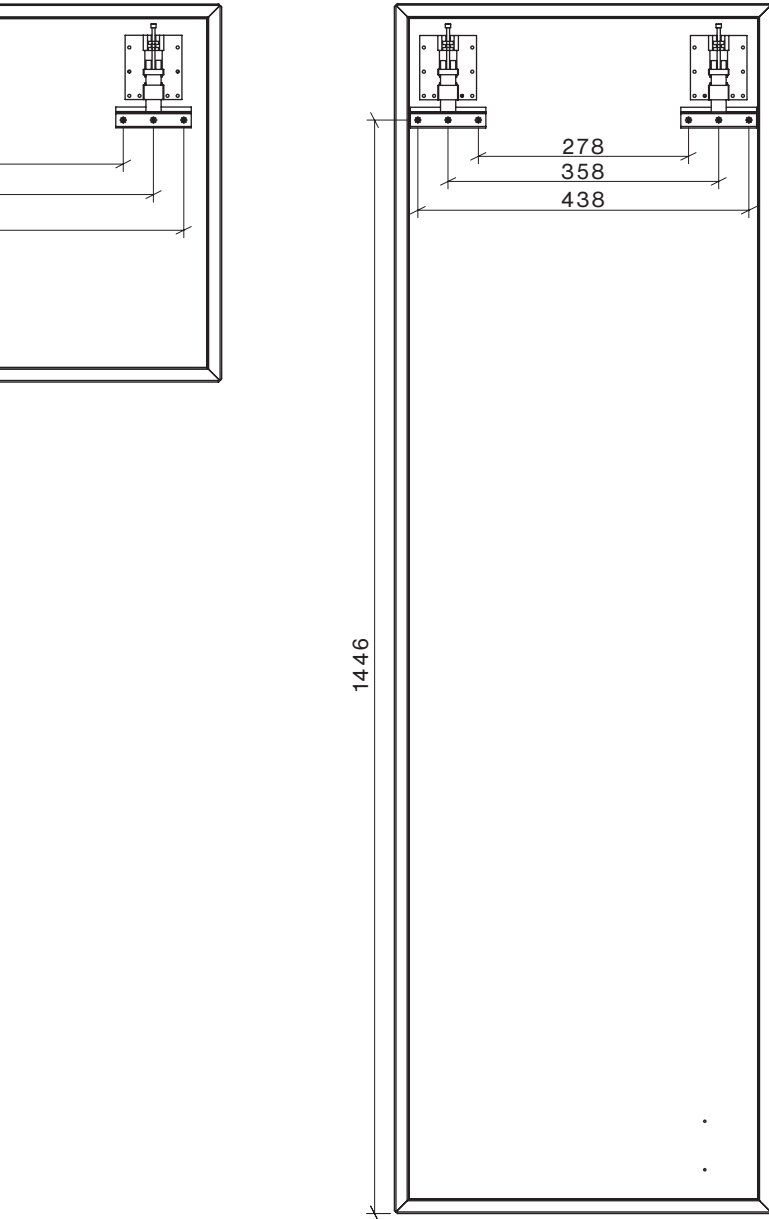

Sideboard  
Breite / width 2000

Lowboard  
Breite / width 2000

4 x 5x70

4 x 8x50

HESPERIDE DYO - SPIEGELMONTAGE  
 HESPERIDE DYO - MIRROR MOUNTING

Bohrmaße in mm -  
 Rückansicht des Spiegels  
*Drilling dimensions in mm -  
 rear view of the mirror*

Bohrmaße in mm -  
 Rückansicht des Spiegels  
*Drilling dimensions in mm -  
 rear view of the mirror*

HESPERIDE DYO - SPIEGELMONTAGE  
HESPERIDE DYO - MIRROR MOUNTING

500 x 1500

HESPERIDE DYO - SPIEGELMONTAGE  
 HESPERIDE DYO - MIRROR MOUNTING

Bohrmaße in mm -  
 Rückansicht des Spiegels  
 Drilling dimensions in mm -  
 rear view of the mirror

6 x 5x50

6 x 8x50

2 x  
 Spiegelaufhänger  
 Mirror hangers

2 x  
 Aufhängeschiene  
 Hanging rail

HESPERIDE DYO - SPIEGELMONTAGE  
HESPERIDE DYO - MIRROR MOUNTING

500 x 1600

HESPERIDE DYO - SPIEGELMONTAGE  
 HESPERIDE DYO - MIRROR MOUNTING

Bohrmaße in mm -  
 Rückansicht des Spiegels  
 Drilling dimensions in mm -  
 rear view of the mirror

6 x 5x50

6 x 8x50

2 x  
 Spiegelaufhänger  
 Mirror hangers