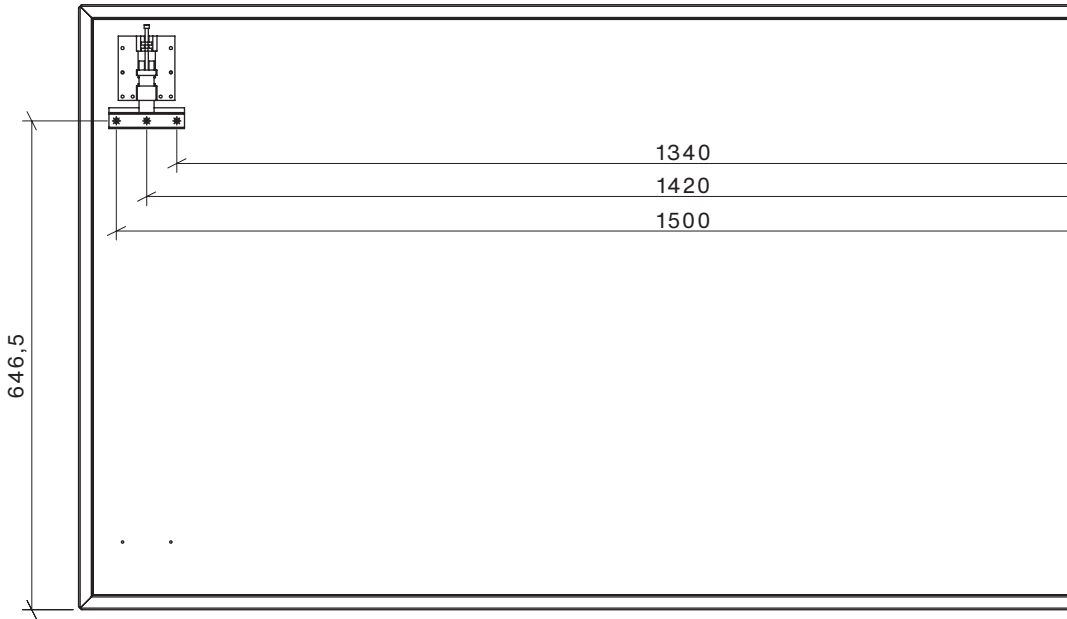

2 x  
 Aufhängeschiene  
 Hanging rail

HESPERIDE DYO - SPIEGELMONTAGE  
HESPERIDE DYO - MIRROR MOUNTING

400 x 1600

HESPERIDE DYO - SPIEGELMONTAGE  
 HESPERIDE DYO - MIRROR MOUNTING

1600 x 800

Bohrmaße in mm -  
 Rückansicht des Spiegels  
*Drilling dimensions in mm -  
 rear view of the mirror*