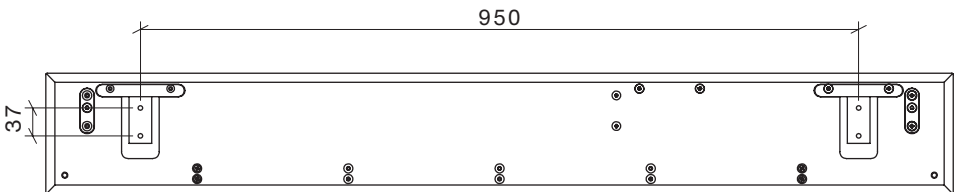

2 x  
 Aufhängeschiene  
 Hanging rail

HESPERIDE DYO - SPIEGELMONTAGE  
HESPERIDE DYO - MIRROR MOUNTING

400 x 1600

HESPERIDE DYO - SPIEGELMONTAGE  
 HESPERIDE DYO - MIRROR MOUNTING

1600 x 800

Bohrmaße in mm -  
 Rückansicht des Spiegels  
*Drilling dimensions in mm -  
 rear view of the mirror*

6 x 5x50

6 x 8x50

2 x  
 Spiegelaufhänger  
*Mirror hangers*

2 x  
 Aufhängeschiene  
*Hanging rail*

HESPERIDE DYO - SPIEGELMONTAGE  
HESPERIDE DYO - MIRROR MOUNTING

800 x 1600

HESPERIDE DY0 - GARDEROBE  
 HESPERIDE DY0 - COAT RACK

Bohrmaße in mm -  
 Rückansicht der Garderoben  
 Drilling dimensions in mm -  
 rear view of coat racks

HESPERIDE DYO - GARDEROBE  
HESPERIDE DYO - COAT RACK

500

800

1000

1200

HESPERIDE DYO - HAKENLEISTE  
HESPERIDE DYO - HOOK RAIL