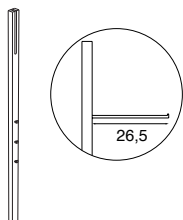

## LINE APARTMENT 8

B x H x T IN CM  
W x H x D IN CM

BESCHREIBUNG  
DESCRIPTION

BESTELL-NR.  
ORDER-NO.

6,0 x 170,0 x 4,0

### Magnetic pins

1720.

Set of 5 pieces - price per set

LINE  
APARTMENT 8

B x H x T IN CM  
W x H x D IN CM

BESCHREIBUNG  
DESCRIPTION

BESTELL-NR.  
ORDER-NO.

6,0 x 170,0 x 4,0

## LINE APARTMENT 8

B x H x T IN CM  
W x H x D IN CM

BESCHREIBUNG  
DESCRIPTION

BESTELL-NR.  
ORDER-NO.

20,0 x 1,3 x 11,0