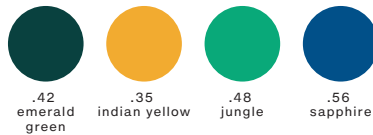

#### Set 3

1 .42 emerald green, 2 .35 indian yellow, 3 .48 jungle, 4 .56 sapphire

#### Set 1

.37  
slate black

.39  
ivory

.66  
granite

.49  
cacao

#### Set 2

.47  
tomato red

.50  
sunrise

.52  
watermelon

.40  
wine red

#### Set 3

.42  
emerald  
green

.35  
indian yellow

.48  
jungle

.56  
sapphire