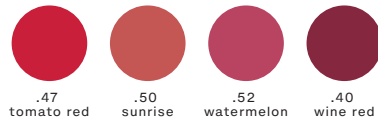

#### Set 3

1 .42 emerald green, 2 .35 indian yellow, 3 .48 jungle, 4 .56 sapphire

#### Set 1

.37  
slate black

.39  
ivory

.66  
granite

.49  
cacao

#### Set 2

.47  
tomato red

.50  
sunrise

.52  
watermelon

.40  
wine red

#### Set 3

.42  
emerald  
green

.35  
indian yellow

.48  
jungle

.56  
sapphire