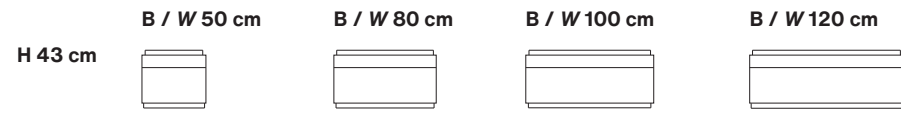

Bänke / Seats
T / D 40 cm