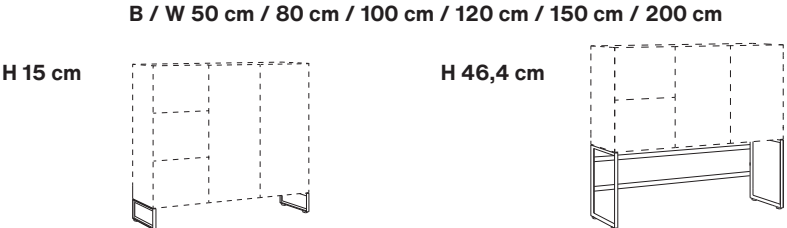

Coat rack, mirror, lowboard

Mirror, hook rail, sideboard

Mirror, coat rack, bench

Lowboard, mirror

Coat rack, bench, mirror, sideboard

COMBINATIONS

Examples for the composition of furniture with square mirrors

Mirror, wall console

Mirror, wall console

Mirror, sideboard

Mirror, sideboard

OVERVIEW

All types of sideboards and lowboards

Lowboards
T / D 30 + 40 cm

Leg base

Sideboards
T / D 30 + 40 cm

Plinth for all Lowboards, Sideboards and seats
Standard: **H 4 cm plinth**

OVERVIEW

All types of wall consoles, bedside cabinets, benches, hook rails and coat racks

Konsolen / Consoles
T / D 30 cm