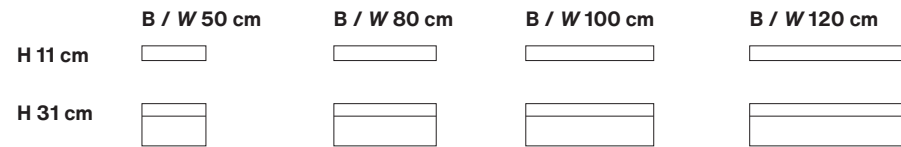

Mirror, wall console

Mirror, wall console

Mirror, sideboard

Mirror, sideboard

OVERVIEW

All types of sideboards and lowboards

Lowboards
T / D 30 + 40 cm

Leg base

Sideboards
T / D 30 + 40 cm

Plinth for all Lowboards, Sideboards and seats
Standard: **H 4 cm plinth**

OVERVIEW

All types of wall consoles, bedside cabinets, benches, hook rails and coat racks

Konsolen / Consoles
T / D 30 cm