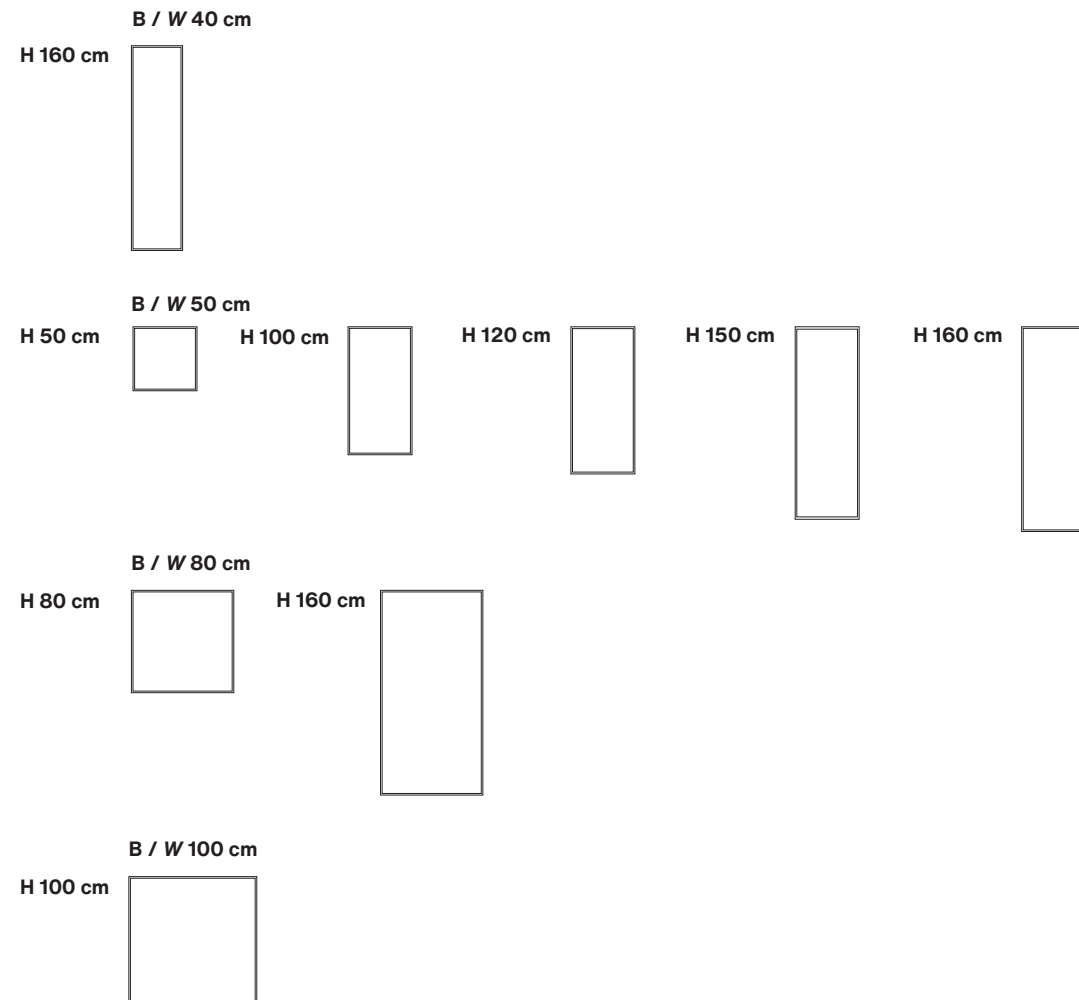

OVERVIEW

All types of wall mirrors

Spiegel / Mirrors

T / D 10 cm