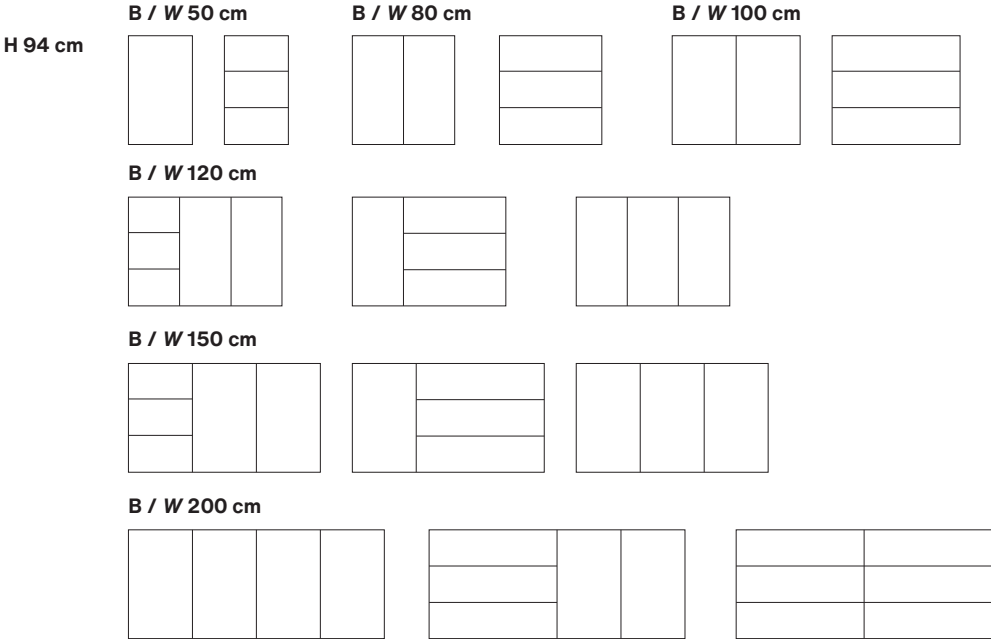

Mirror, wall console

Mirror, wall console

Mirror, sideboard

Mirror, sideboard

OVERVIEW

All types of sideboards and lowboards

Lowboards
T / D 30 + 40 cm

Leg base

Sideboards
T / D 30 + 40 cm

Plinth for all Lowboards, Sideboards and seats
Standard: **H 4 cm plinth**

OVERVIEW

All types of wall consoles, bedside cabinets, benches, hook rails and coat racks

Konsolen / Consoles
T / D 30 cm