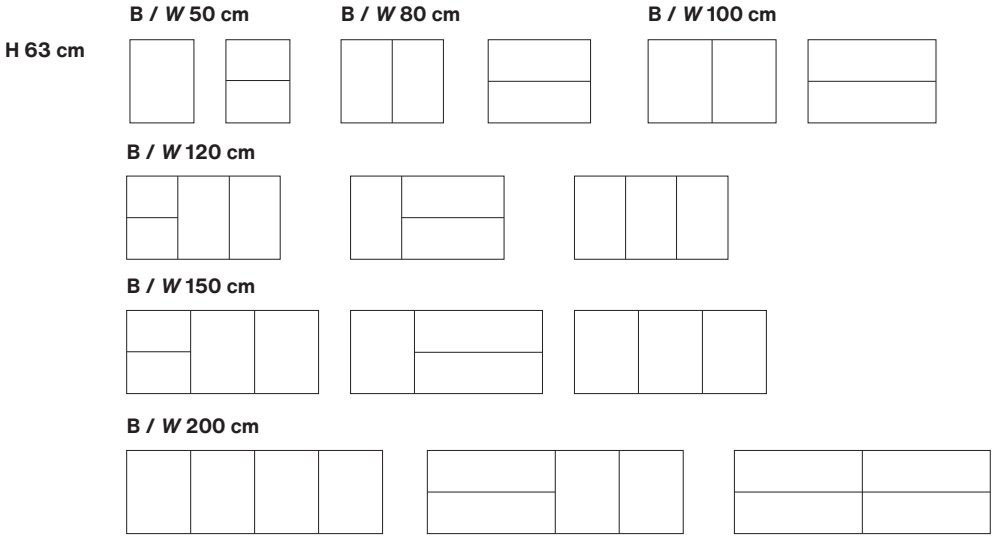

Mirror, wall console

Mirror, wall console

Mirror, sideboard

Mirror, sideboard

OVERVIEW

All types of sideboards and lowboards

Lowboards
T / D 30 + 40 cm

Leg base

Sideboards
T / D 30 + 40 cm

Plinth for all Lowboards, Sideboards and seats
Standard: **H 4 cm plinth**

OVERVIEW

All types of wall consoles, bedside cabinets, benches, hook rails and coat racks

Konsolen / Consoles
T / D 30 cm