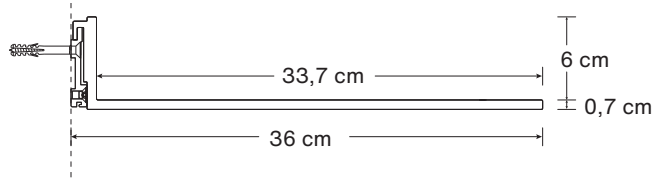

S7

DANTE BONUCCELLI

MONTAGEHINWEISE

Die S7 Aluminiumborde sind je lfm. von etwa 30 kg bis 50 kg belastbar, wobei die Belastbarkeit von der Wandbeschaffenheit und der kraftschlüssigen Dübel- bzw. Schraubverbindung abhängig ist.

Im Lieferumfang enthalten sind Dübel und Schrauben für Mauerwerk, Spezialdübel wie z. B. für Hohlwände müssen bauseits beschafft werden.

Die Borde können mittels einer Justierschraube um einige Millimeter in der Neigung ausgerichtet werden.

ASSEMBLY INSTRUCTIONS

The S7 shelves have a load capacity of approx 30-50kg per metre. The load capacity, however, is dependent on the wall structure, and the type of dowels and screws used, which must be fit for purpose.

Dowels and screws for use with masonry are included on delivery, whereas special dowels, required for example with hollow walls, must be sourced locally.

The alignment of the shelves can be corrected by a few millimetres using an adjusting screw.

MASSE Aluminiumborde

DIMENSIONS Aluminium shelves

Borde / Shelves
T / D 36 cm

B / W 45 cm ☐

B / W 135 cm ☐

B / W 60 cm ☐

B / W 150 cm ☐

B / W 90 cm ☐

B / W 180 cm ☐

B / W 105 cm ☐

B / W 210 cm ☐

B / W 120 cm ☐

B / W 240 cm ☐