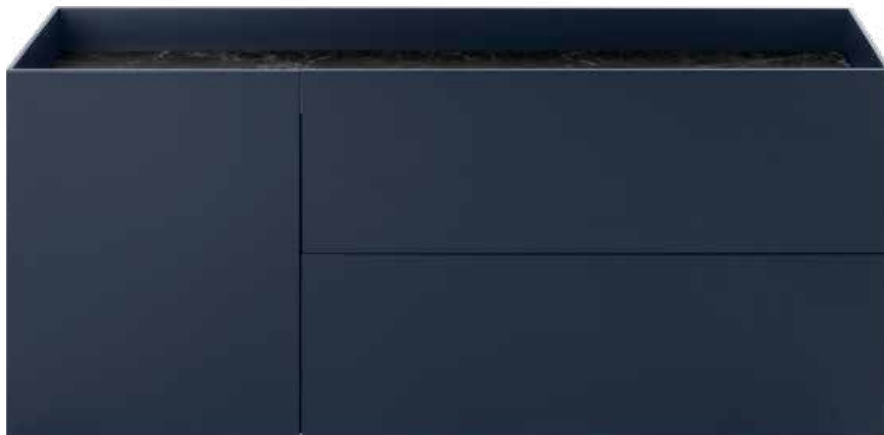

Inset storage tray with tapered edges

**Leg base H 15 cm
steel profile, powder-coated black, fine structure**

Internal fittings

**Perforated sheet metal shoe shelves
powder-coated granite,
angled shelf for D 30 cm**

**Perforated sheet metal shoe shelves
powder-coated granite,
horizontal shelf for D 40 cm**

Shelf lacquered in body colour

Storage tray

Top left: Ceramic inlay in marble look black stone
Top right: Ceramic inlay in marble look white stone
Down left: Glass inlay lacquered on reverse side
Down right: Storage surface lacquered

**Lowboard with 1 door and 2 drawers Ceramic inlay
in marble look black stone**

Combination examples

Sideboard, mirror and hook rail
W/H/D 180 x 170 x 30 cm

Mirror, bench and coat rack with hooks
W/H/D 160 x 180 x 40 cm