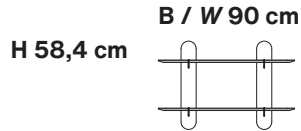

TANA LUDWIG KAIMER

KOMBINATIONENBEISPIELE

Alle Wandprofile und Regalborde können miteinander kombiniert und beliebig erweitert werden.

SAMPLE COMBINATIONS

Profiles and shelves can be combined and extended as desired.